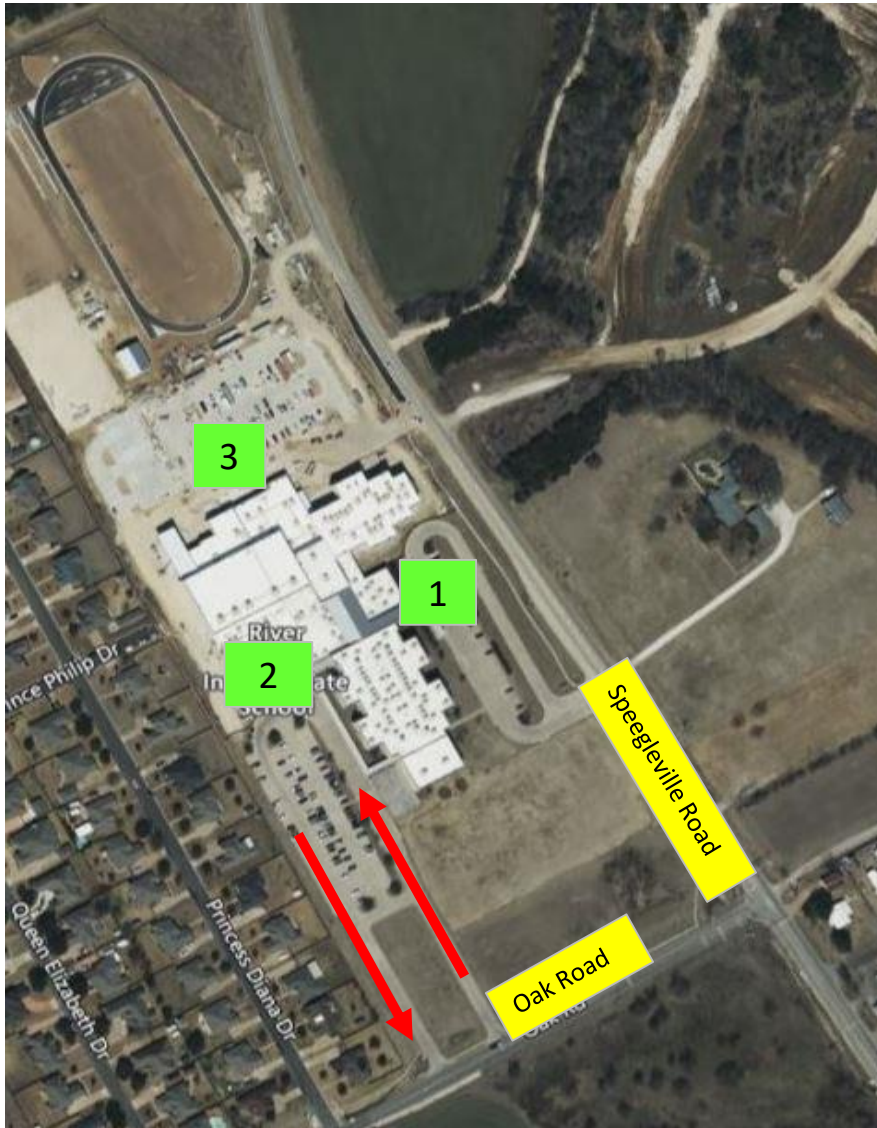

Morning Arrival & Drop Off Locations

1

Bus Drop off and 6th Grade car drop off; alternate walker entrance

2

7th and 8th Grade car drop off. Bike rider and walker entrance

3

Before school athletic practice drop off

Locations 1 and 2 open at 7:30 to receive students. Please do not drop students off before 7:30