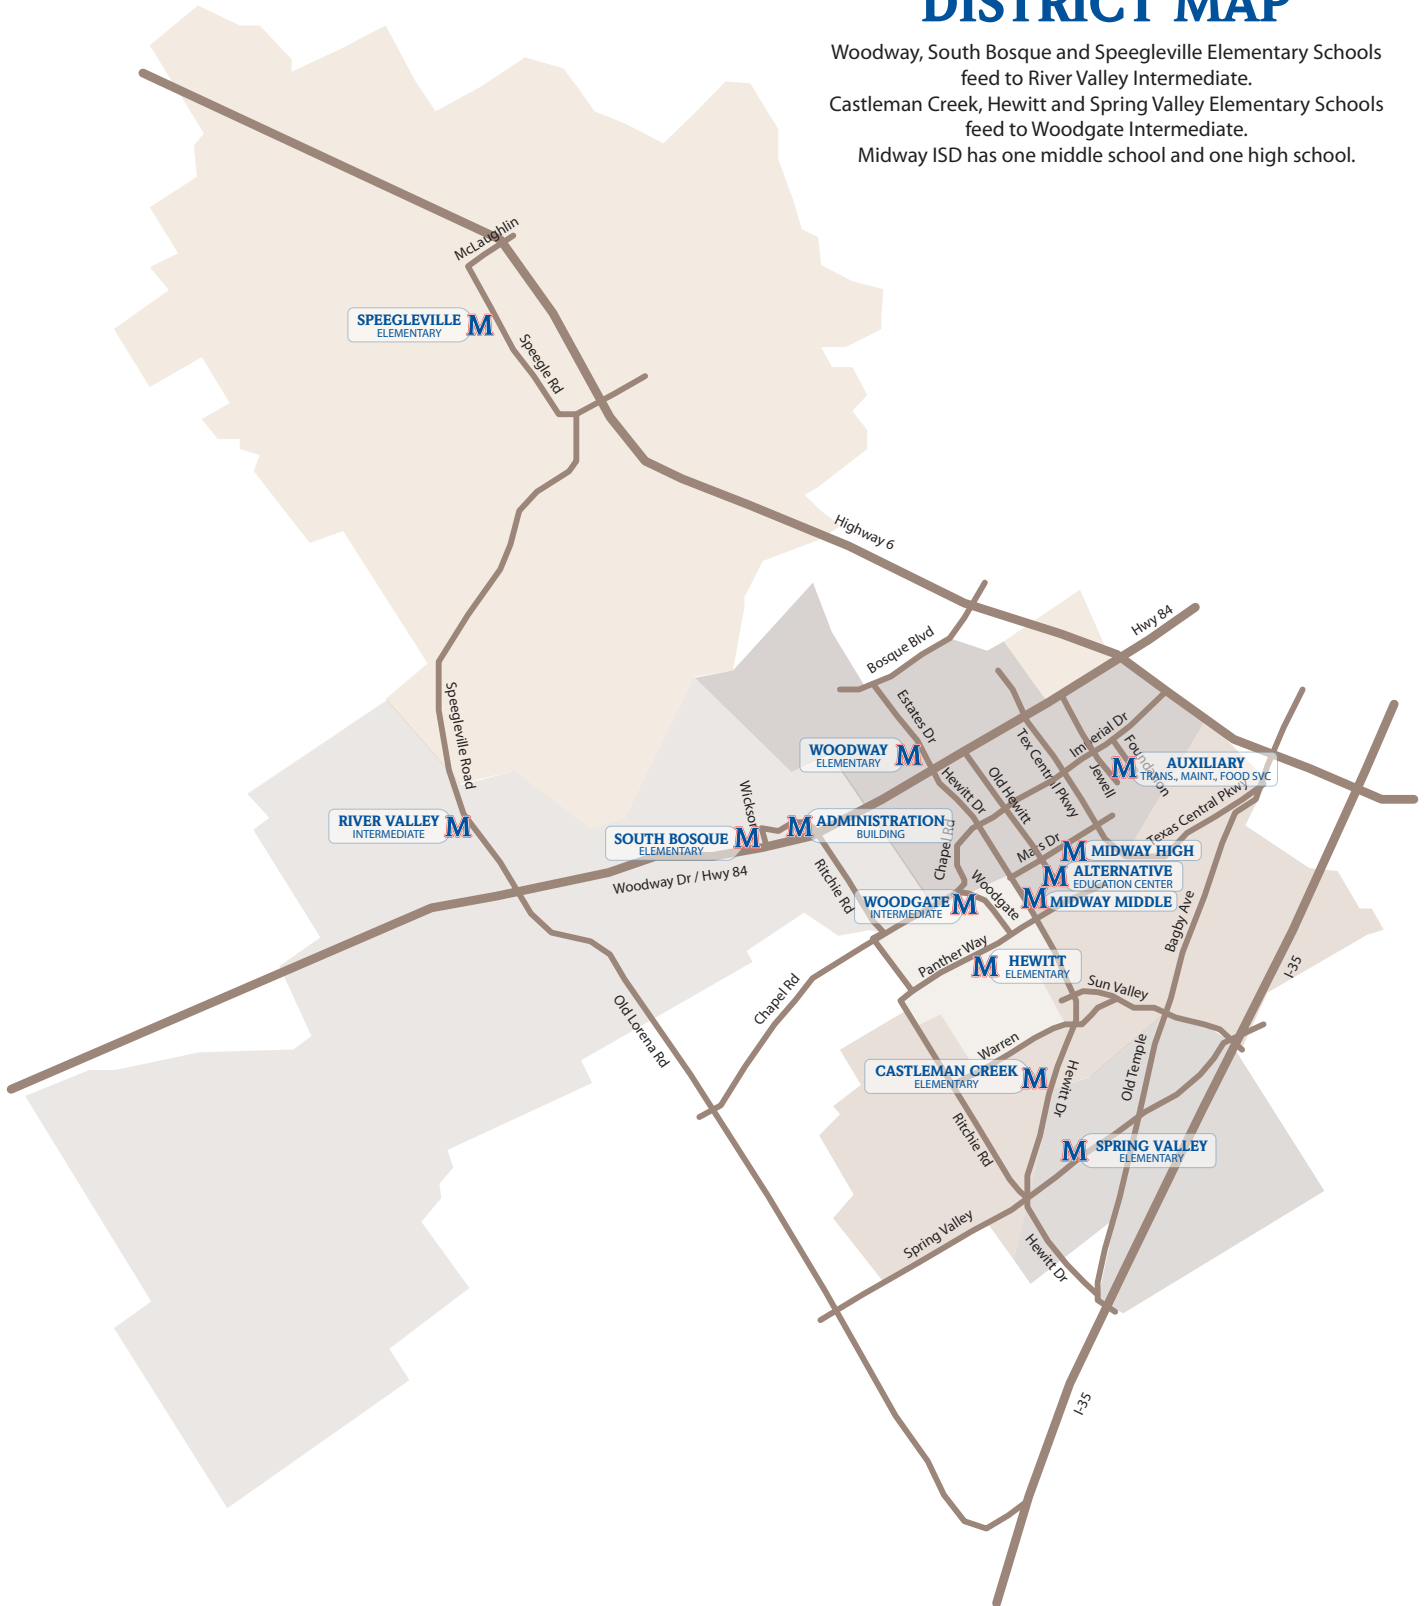

MIDWAY

INDEPENDENT SCHOOL DISTRICT

DISTRICT MAP

Woodway, South Bosque and Speegleville Elementary Schools feed to River Valley Intermediate.

Castleman Creek, Hewitt and Spring Valley Elementary Schools feed to Woodgate Intermediate.

Midway ISD has one middle school and one high school.