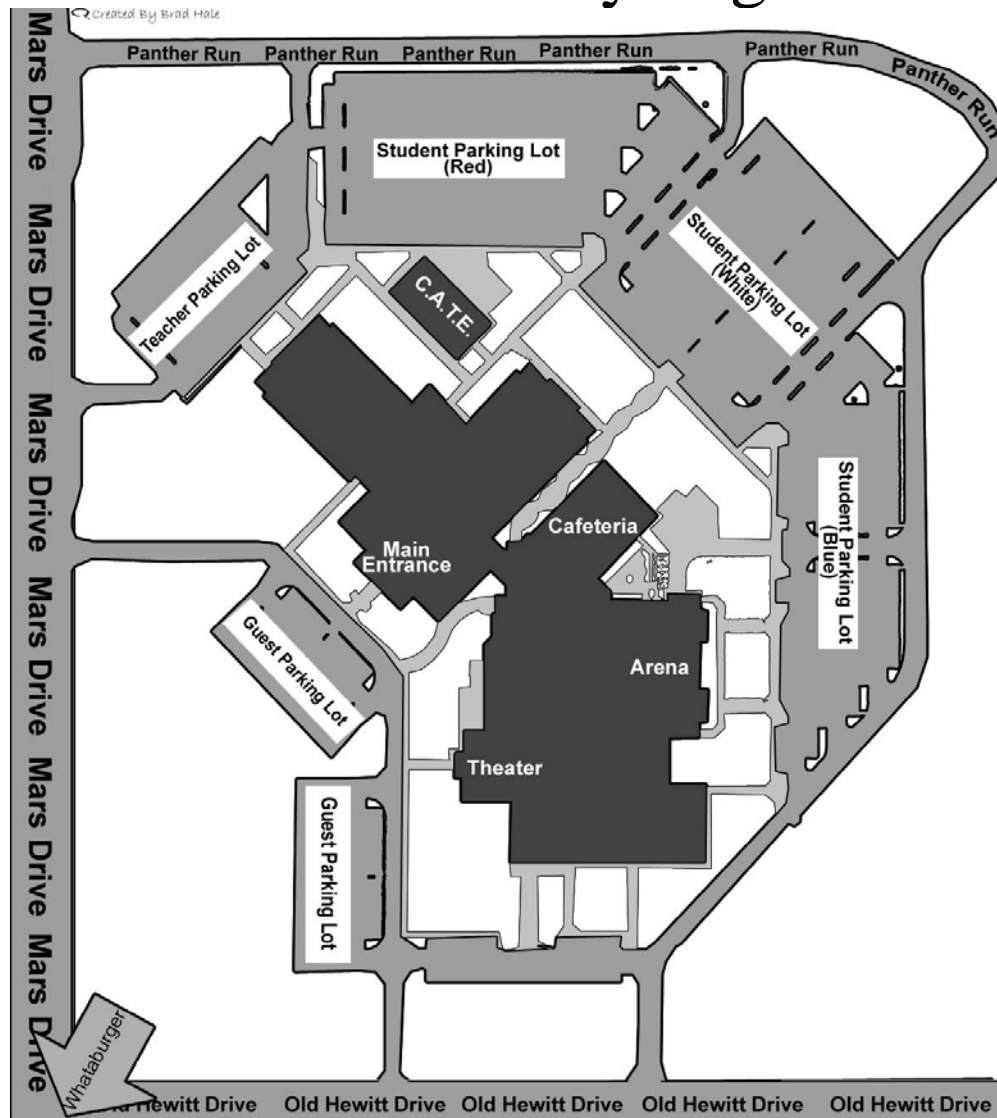

Directions to Midway High School

- I35
- Highway 6 (West)
- Take Exit Imperial Drive (Loop Under)
- Turn right onto Imperial Drive
- Make a left at light onto Texas Central Parkway
- Turn right onto Mars Drive
- Turn left onto Panther Run